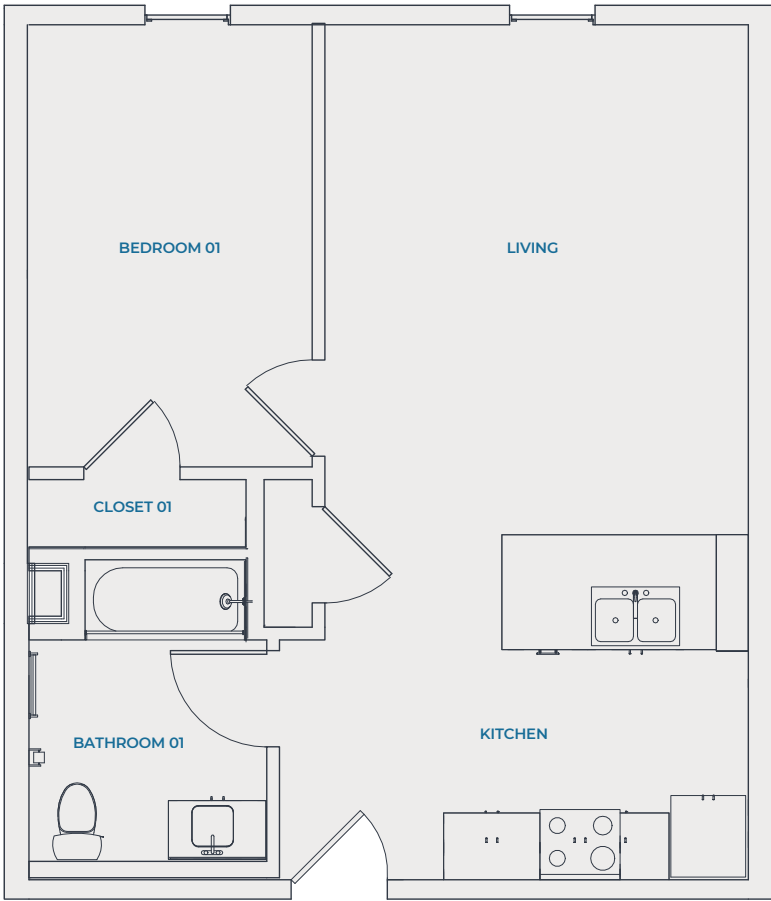

### 1 Bed | 1 Bath

Example Floorplan

1575 California Street Redding, CA 96001  
PHONE: (530) 339-2195 | TDD (800) 735-2929 | FAX: (530) 395-0522  
[CaliforniaPlaceApts.com](http://CaliforniaPlaceApts.com)

© Copyright 2022 by California Place Apartments. Seller reserves the right to change pricing, features and specifications without notice. All square footages are approximate. Approximate square footage based upon plan dimensions, and may differ in the completed structure. Floorplans and renderings are artist's conceptions.